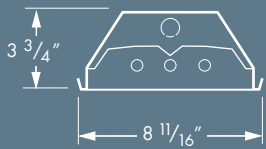

Various mounting options and accessories enable quick and easy installation

Grippler Hang-Fast

VBY Hanger & Chain

3/4" Hub & J-Box

Spacer Bracket

Cord
(Cord & Plug also available)

Occupancy Sensor

CROSS-SECTIONS

1, 2, or 3 T5 lamps

1, 2, or 3 T8 lamps

ORDERING INFO

LUMINAIRE SERIES
TOTAL LAMPS
1, 2, 3, 4, or 6
(1, 2, or 3 lamp cross-section)

GLN-8-454T5H-OPTIONS-EB4-277

NOMINAL LENGTH
4 = 4 ft.
8 = 8 ft.

LAMP WATTAGE/TYPE
28T5S = 4', 28 watt T5
32 = 4', 32 watt T8
54T5H = 4', 54 watt T5HO