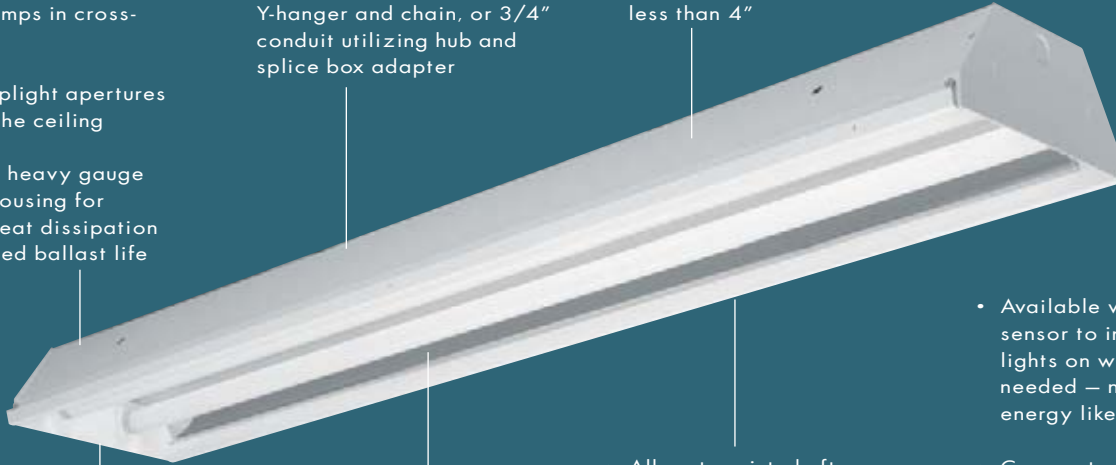

GLN

T5 or T8 NARROW INDUSTRIAL

8' length shown
with 2 T8 lamps
in cross-section

4' length shown
with 3 T5 lamps
in cross-section

Just over 8" wide, use the GLN at low to medium mounting heights to effectively illuminate the space. The highly efficient GLN is offered with varying lamp cross-sections, mounting configurations, and shielding.

Mounting choices include rigid pendant, chain, aircraft cable, or Gripple® cable. Customize the GLN with a door frame & lens, wireguard, louver, upright apertures, or an occupancy sensor – to put the finishing touch on your project.

Shielding options and upright apertures change appearance and add functionality

Louver

Door Frame & Lens

Wireguard

Upright Aperture

A Visible Difference

DURABLE, QUALITY CONSTRUCTION

- Available with 1, 2, or 3 T5 or T8 lamps in cross-section
- Optional uplight apertures illuminate the ceiling
- Die formed heavy gauge aluminum housing for maximum heat dissipation and extended ballast life
- Available with door frame and lens, wire guard or 1" deep louver
- Mounts with aircraft cable, Y-hanger and chain, or 3/4" conduit utilizing hub and splice box adapter
- Highly specular MIRO 4™ aluminum reflector provides highly efficient, precise light distribution and resists dust
- All parts painted after fabrication to facilitate installation, increase efficiency, and inhibit rusting
- White reflector available
- Shallow fixture depth of less than 4"
- Available with occupancy sensor to instantly turn lights on when they are needed – nothing saves energy like lights out!
- Compact electronic ballasts standard, rated Class P
- UL listed as fluorescent luminaire suitable for dry or damp locations

Various mounting options and accessories enable quick and easy installation

Grippler Hang-Fast

VBY Hanger & Chain

3/4" Hub & J-Box

Spacer Bracket

Cord
(Cord & Plug also available)

Occupancy Sensor

CROSS-SECTIONS