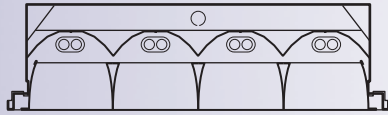

MP3

2'x2'

SERIES

MULTI-PURPOSE 3" PARABOLIC

4 lamps

FEATURES

MP3 accommodates up to 6 lamps for increased light levels or higher mounting heights. MP3 is an attractive alternative to HID. The MP3 features a precision MIRO 4™ reflector system that provides superior optical performance. Choose number of lamps and louver cells to fit your application.

- Instant on/instant re-strike requires no warm-up time
- Multi-level switching capability
- Excellent lumen maintenance with high Color Rendering Index
- Steel lamp retaining clips ensure no lamp-clip breakage

SPECIFICATIONS

- HOUSING – 20 gauge die formed C.R.S.
- REFLECTOR SYSTEM – Highly specular MIRO 4™ reflector system
- PARABOLIC LOUVER – Semi-specular low iridescent anodized aluminum standard with tab-and-slot construction. Patented (No. 5,678,922) inverted parabolic louver design
- DOOR FRAME – Concealed 22 gauge C.R.S. frame riveted to louver. T-slot steel hinge allows reversible hinging and latching. Fully enclosed spring-loaded cam latches
- FINISH – 92% minimum average reflective white powder coat with multi-stage iron/phosphate prepared metal. All parts painted after fabrication to facilitate installation, increase efficiency, and inhibit corrosion
- ELECTRICAL – Electronic ballast standard, either instant start or programmed start, rated Class P
- LABELS – UL listed to U.S. and Canadian safety standards as recessed fluorescent luminaire suitable for dry or damp locations
- MOUNTING – NEMA Type "G" standard. For flange installations, use the Drywall Framing Kit (DFK), sold separately

QUANTITY ESTIMATOR

NUMBER OF FIXTURES REQUIRED - ITEM #: **MP3G-G22-55TT-55S**