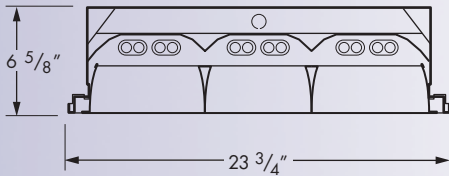

6 lamps

FEATURES

MP3 accommodates up to 6 lamps for increased light levels or higher mounting heights. MP3 is an attractive alternative to HID. The MP3 features a precision MIRO 4™ reflector system that provides superior optical performance. Choose number of lamps and louver cells to fit your application.

- Instant on/instant re-strike requires no warm-up time
- Multi-level switching capability
- Excellent lumen maintenance with high Color Rendering Index
- Steel lamp retaining clips ensure no lamp-clip breakage

SPECIFICATIONS

- HOUSING – 20 gauge die formed C.R.S.
- REFLECTOR SYSTEM – Highly specular MIRO 4™ reflector system
- PARABOLIC LOUVER – Semi-specular low iridescent anodized aluminum standard with tab-and-slot construction. Patented (No. 5,678,922) inverted parabolic louver design
- DOOR FRAME – Concealed 22 gauge C.R.S. frame riveted to louver. T-slot steel hinge allows reversible hinging and latching. Fully enclosed spring-loaded cam latches
- FINISH – 92% minimum average reflective white powder coat with multi-stage iron/phosphate prepared metal. All parts painted after fabrication to facilitate installation, increase efficiency, and inhibit corrosion
- ELECTRICAL – Electronic ballast standard, either instant start or programmed start, rated Class P
- LABELS – UL listed to U.S. and Canadian safety standards as recessed fluorescent luminaire suitable for dry or damp locations
- MOUNTING – NEMA Type "G" standard. For flange installations, use the Drywall Framing Kit (DFK), sold separately

QUANTITY ESTIMATOR

NUMBER OF FIXTURES REQUIRED - ITEM #: **MP3G-G22-55TT-55S**

ROOM SIZE	±.35 fc.	±.50 fc.	±.70 fc.
25'x50' (1250 sq. ft.)	6	8	10
50'x75' (3750 sq. ft.)	15	20	24
25'x100' (2500 sq. ft.)	24	35	48

Calculations based on standard reflectance of 80/50/20 and a light loss factor of .85 with a 18'-0" ceiling height

ORDERING INFORMATION

CATALOG NUMBER

SERIES: **MP3** CEILING TYPE: **G** AIR FUNCTION: **2** NOM. WIDTH: **2** NOM. LENGTH: **2** TOTAL LAMPS: **-** WATTAGE/TYPE: **-** LOUVER CELLS: **-** LOUVER FINISH: **-** OPTIONS: **-** BALLAST TYPE: **-** VOLTAGE: **-**

EXAMPLE: **MP3G-G22-65TT-33S-OPTIONS-EB2/2/2-UNV**

SERIES	MP3 Multi-Purpose Parabolic 3" Louver
CEILING TYPE	G NEMA Type "G" NEMA Type "F" Use Drywall Framing Kit (DFK), sold separately
AIR FUNCTION	G Non-adjustable heat extract – no side slots in fixture housing See Information, page 148, for details
NOMINAL WIDTH	2 2'
NOMINAL LENGTH	2 2'

TOTAL LAMPS	4, 5, or 6
LAMP WATTAGE/TYPE	40TT 2', 40 watt long twin tube 50TT 2', 50 watt long twin tube (5 lamps max.) 55TT 2', 55 watt long twin tube (5 lamps max.)
LOUVER CELL COMBINATION (Width x Length)	33 3 x 3, 9 cell 44 4 x 4, 16 cell 55 5 x 5, 25 cell
LOUVER FINISH	M Specular silver aluminum S Semi-specular silver aluminum W White aluminum