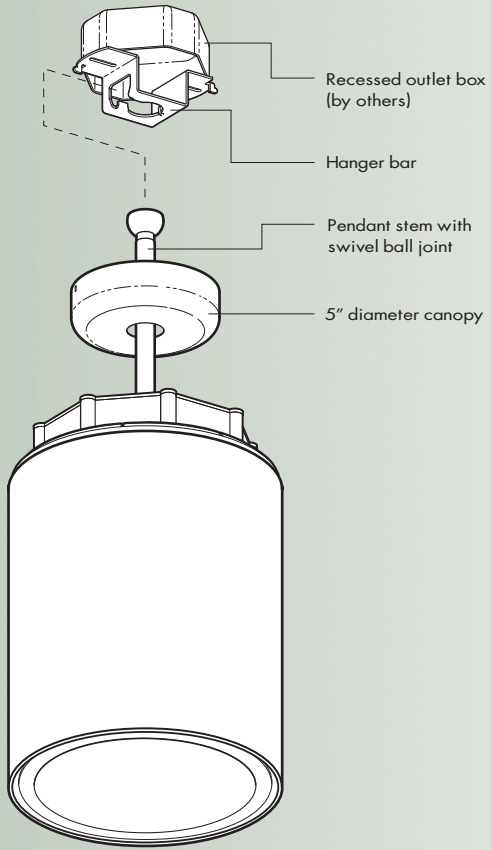

CYLINDER MOUNTING OPTIONS

PENDANT MOUNT

6", 7" SMALL CYLINDER WALL MOUNT

WALL MOUNT

UP/DOWN CYLINDER