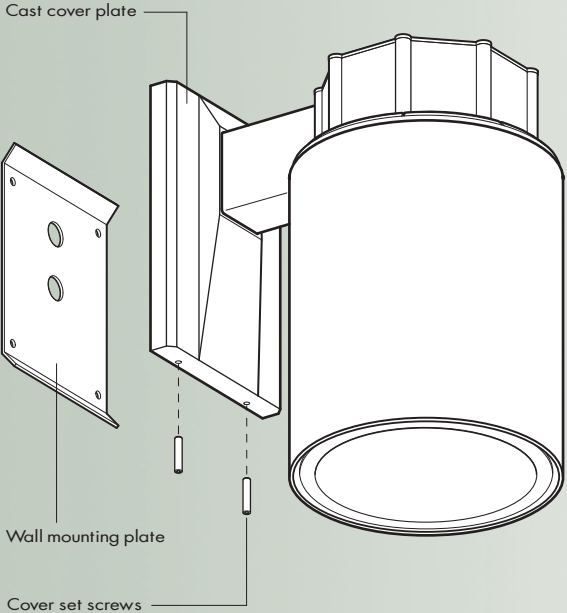

CYLINDER MOUNTING OPTIONS

PENDANT MOUNT

6", 7" SMALL CYLINDER WALL MOUNT

WALL MOUNT

UP/DOWN CYLINDER