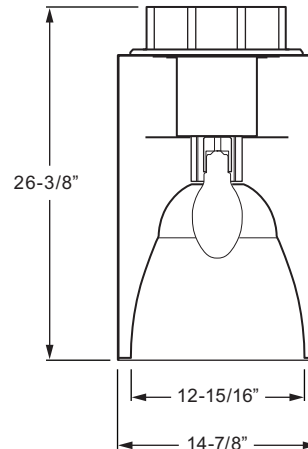

15" OPEN RATED ROUND SURFACE MOUNT CYLINDER REQUIRES MP SERIES LAMP

CATALOG NUMBER

SERIES	WATTAGE	LAMP BASE	VOLTAGE
OMHC15	250*	ED28-MP-MOG	
MHC15	400*	ED28-MOG-PM4-CGS	

* HPS only.

- Heavy-gauge aluminum cylinder.
- Standard self-flanged aluminum reflector with semi-specular low-iridescent (CS) finish.
- Standard cylinder colors are bronze, black, or white (must specify when ordering).
- Porcelain socket.
- Pendant mount (indoor applications only) and wall mount available as options.
- 400W lamp option requires 4" pendant mount (indoor applications only).
- Encapsulated core and coil ballast: dual tap (120/277).
- Prewired at factory for easy field installation.
- Lamp by others.
- Custom colors available.
- UL/CUL listed for dry or damp locations. UL/CUL listed as wet location under covered ceiling when used in conjunction with C73/___ or CGS/___ option.
- This fixture is proudly made in the USA.