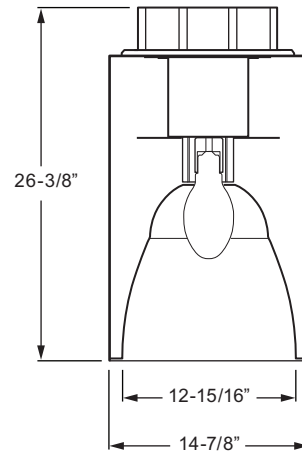

## 15" OPEN RATED SQUARE SURFACE MOUNT CYLINDER REQUIRES MP SERIES LAMP

### CATALOG NUMBER

SERIES	WATTAGE	LAMP BASE	VOLTAGE
OMHSQC15	250*	ED28-MP-MOG	
MHSQC15	400*	ED28-MOG-PM4-CGS	

\* HPS only.

- Standard self-flanged aluminum reflector with semi-specular low-iridescent (CS) finish.
- Standard cylinder colors are bronze, black, or white (must specify when ordering).
- Heavy-gauge die-formed and welded aluminum housing.
- Porcelain socket.
- Pendant mount (indoor applications only) and wall mount available as options.
- 400W lamp option requires 4" pendant mount (indoor applications only).
- Encapsulated core and coil ballast: dual tap (120/277).
- Prewired at factory for easy field installation.
- Lamp by others.
- Custom colors available.
- UL/CUL listed for dry or damp locations. UL/CUL listed as wet location under covered ceiling when used in conjunction with C73/\_\_\_ or CGS/\_\_\_ option.
- This fixture is proudly made in the USA.