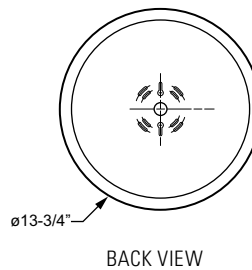

SERIES

FEATURES

- ▶ 1/2" NPS threaded hub and plugged conduit entry points.
- ▶ T-15 tamper-resistant pin-in-Torx stainless steel screws standard (optional T-15 drive socket available).
- ▶ Four color options, three lens guard styles, and three lens types provide design flexibility.
- ▶ Wet location listed. Weep hole on lens guard reduces dirt and moisture accumulation.