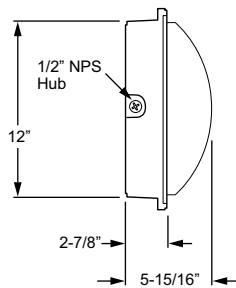

SERIES

FEATURES

- ▶ 1/2" NPS threaded hub and plugged conduit entry points.
- ▶ T-15 tamper-resistant pin-in-Torx stainless steel screws standard (optional T-15 drive socket available).
- ▶ Four color options, three lens guard styles, and three lens types provide design flexibility.
- ▶ Wet location listed. Weep hole on lens guard reduces dirt and moisture accumulation.