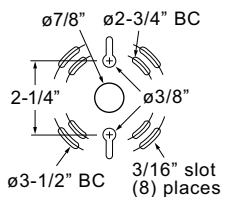

BOLT CIRCLE PATTERN

LABELS

cCSAus certified as
luminaire suitable
for wet location.