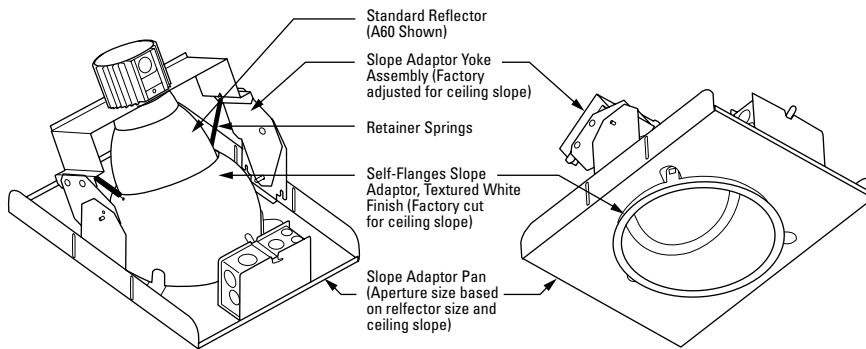

## SLOPED CEILING ADAPTOR

This fixture is proudly made in the USA.

Spun Aluminum sloped ceiling adaptors are available in increments of 5 degrees from 10°-30°. Sloped ceiling adaptors are available for Williams Downlighting recessed light fixtures with "SCA" option. Consult factory for height.

SIDE VIEW

FRONT VIEW

## SCA SIZE

DESCRIPTION	REFLECTOR SIZE	PAN SIZE	PLASTER FRAME OPENING
<b>SCA60</b>	6" Optics	12" x 16-1/4"	9-1/8"
<b>SCA75</b>	7" Optics	17" x 23"	10-5/8"
<b>SCA10</b>	10" Optics	17" x 23"	13-3/4"