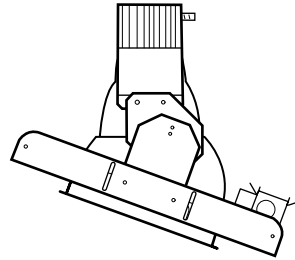

# SCA

**SUBMITTAL:**

**JOB:**

EXAMPLE: **PH75** - **2 32T** - **GX24q-3** - **SCA10** - **UNV**

SERIES      TOTAL WATTAGE LAMPS      LAMP BASE      OPTIONS      VOLTAGE

## SLOPED CEILING ADAPTOR

This fixture is proudly made in the USA.

Spun Aluminum sloped ceiling adaptors are available in increments of 5 degrees from 10°-30°. Sloped ceiling adaptors are available for Williams Downlighting recessed light fixtures with "SCA" option. Consult factory for height.

SIDE VIEW

FRONT VIEW

## SCA SIZE

DESCRIPTION	REFLECTOR SIZE	PAN SIZE	PLASTER FRAME OPENING
<b>SCA60</b>	6" Optics	12" x 16-1/4"	9-1/8"
<b>SCA75</b>	7" Optics	17" x 23"	10-5/8"
<b>SCA10</b>	10" Optics	17" x 23"	13-3/4"