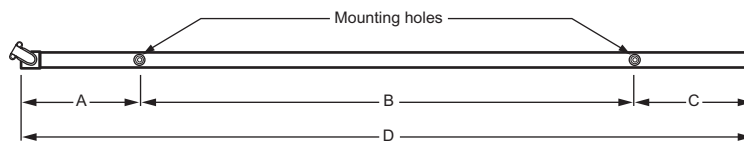

PHOTOMETRY INFORMATION

TEST REPORT INFORMATION

- Test Report #: 15586.0
- Date: 06/29/10
- Lamp Type: FP54T5HO
- Lamp Quantity: 1
- Rated Lumens: 5000.

CANDLEPOWER DISTRIBUTION

Vertical Angle	Horizontal Angle			Zonal Lumens
	0°	45°	90°	
0°	663.	663.	663.	
5°	683.	684.	687.	65.3
15°	666.	690.	714.	195.7
25°	598.	667.	737.	308.9
35°	524.	656.	771.	409.2
45°	402.	610.	766.	461.6
55°	319.	614.	808.	529.7
65°	206.	565.	780.	530.6
75°	92.	480.	695.	471.2
85°	12.	404.	636.	404.8
90°	0.	389.	618.	
95°	0.	380.	605.	379.6
105°	0.	400.	608.	374.8
115°	0.	355.	610.	326.1
125°	0.	258.	494.	224.1
135°	0.	158.	330.	122.4
145°	0.	85.	213.	57.6
155°	0.	21.	80.	14.1
165°	0.	0.	18.	1.8
175°	0.	0.	0.	0.0
180°	0.	0.	0.	

ZONAL CAVITY COEFFICIENTS

	Ceiling			Wall			Floor		
	.70	.80	.90	.70	.80	.90	.70	.80	.90
0	1.09	1.09	1.09	1.03	1.03	1.03	.92	.92	.92
1	.96	.91	.85	.91	.85	.81	.76	.72	.69
2	.86	.77	.69	.81	.73	.66	.64	.59	.54
3	.78	.67	.58	.73	.63	.55	.56	.49	.44
4	.71	.58	.49	.66	.55	.47	.49	.42	.37
5	.64	.51	.42	.60	.48	.40	.43	.36	.30
6	.59	.45	.36	.55	.43	.34	.38	.31	.26
7	.54	.41	.32	.51	.38	.30	.34	.27	.22
8	.50	.36	.28	.47	.34	.27	.31	.24	.19
9	.46	.33	.25	.43	.31	.23	.27	.21	.16
10	.43	.30	.22	.40	.28	.21	.25	.19	.14

Effective Floor Cavity Reflectance = .20

LUMEN SUMMARY

Zone	Lumens	% Lamp	% Fixture
0 - 30	570.	11.4	11.7
0 - 40	979.	19.6	20.1
0 - 60	1970.	39.4	40.4
0 - 90	3377.	67.5	67.5
90 - 120	1080.	21.6	22.2
90 - 130	1304.	26.1	26.7
90 - 150	1484.	29.7	30.4
90 - 180	1500.	30.0	30.8
Total Luminaire:			
0 - 180	4877.	97.5	100.0

Total Luminaire Optical Efficiency: **97.5%**
IES Spacing Criteria: End = 1.2
Diagonal = 1.5
Across = 1.8

FIXTURE DETAILS

DIMENSIONS