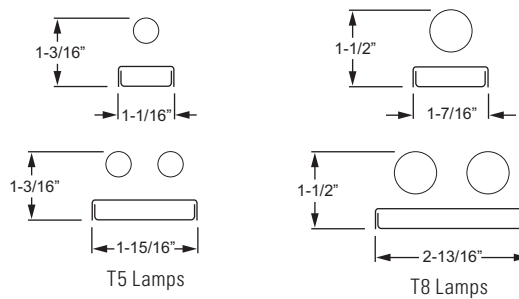

SUBMITTAL:

T5 | T8

JOB:

TYPE:

VOLTAGE:

EXAMPLE **72 - 4 - 1 54T5H - OPTIONS - EB1*OS - UNV**

SERIES   NOMINAL LENGTH   TOTAL LAMPS   WATTAGE/TYPE   ACCESSORIES   BALLAST TYPE   VOLTAGE

FEATURES

- Extremely shallow profile and remote ballast allow for use in confined spaces—ideal for cove lighting.
- Up to 97% efficient.
- Remote-mount ballast box is connected to the fixture with 3/8" flex conduit.
- Factory-mounted, prewired sockets reduce installation time.
- Quick-connect is standard between fixture and ballast box for easy plug-and-play installation.
- Special reflectors available for precise light distribution (see 72REFL specification sheet).
- This fixture is proudly made in the USA.

SPECIFICATIONS

Housing – 20-gauge die-formed C.R.S.
Ballast Box – 18-gauge galvanized steel.
Housing Finish – 92% minimum average reflective white polyester powder coat bonded to phosphate-free, multi-stage pretreated metal. All C.R.S. parts painted after fabrication to facilitate installation, increase efficiency, and inhibit corrosion.
Electrical – All ballast types may not be available. Consult factory for options other than those listed. Note: EM ballasts not available on 72 Series.
T5 Program Start: Electronic program start ballast, rated Class P. Includes 9' flexible whip. 1- or 2-lamp only. T8 Instant Start: Electronic instant start ballast, rated Class P. Includes 12' flexible whip (11' whip length on 72-8). T8 Program Start: Electronic program start ballast, rated Class P. 1- or 2-lamp only. Includes 2-1/2' flexible whip. 1- or 2-lamp only.
Mounting – Surface mount.
Labels – UL/CUL listed as fluorescent luminaire suitable for dry or damp locations.

ORDERING INFORMATION

SERIES

72 Low-Profile Remote Ballast Strip

NOMINAL LENGTH

8' maximum nominal fixture length.

2 2'
3 3'
4 4' (4' lamps only)
6 6' (3' lamps only)
8 8' (4' lamps only)

TOTAL LAMPS

1, 2, or 4 (1- or 2-lamp cross-section only. 4-lamp option is available with instant start T8 ballasts only.)

LAMP WATTAGE/TYPE

Not for use with energy saving/reduced wattage lamps.

14T5S 2', 14-watt T5
17 2', 17-watt T8
24T5H 2', 24-watt T5HO
21T5S 3', 21-watt T5
25 3', 25-watt T8
39T5H 3', 39-watt T5HO
28T5S 4', 28-watt T5
32 4', 32-watt T8
54T5H 4', 54-watt T5HO

ACCESSORIES

For compatible reflectors (ordered separately), see 72REFL specification sheet.

BALLAST TYPE

See detailed ballast types and compatible dimming ballast tables on following pages.

Note: EM ballasts not available on 72 Series.

VOLTAGE

UNV 120-277V