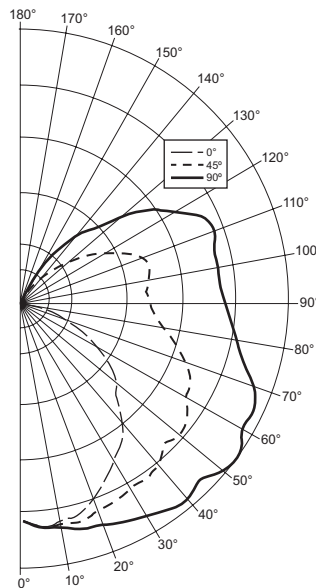

PHOTOMETRY INFORMATION

TEST REPORT INFORMATION

- Test Report #: 15586.0
- Date: 06/29/10
- Lamp Type: FP54T5HO
- Lamp Quantity: 1
- Rated Lumens: 5000.

CANDLEPOWER DISTRIBUTION

Vertical Angle	Horizontal Angle			Zonal Lumens
	0°	45°	90°	
0°	663.	663.	663.	
5°	683.	684.	687.	65.3
15°	666.	690.	714.	195.7
25°	598.	667.	737.	308.9
35°	524.	656.	771.	409.2
45°	402.	610.	766.	461.6
55°	319.	614.	808.	529.7
65°	206.	565.	780.	530.6
75°	92.	480.	695.	471.2
85°	12.	404.	636.	404.8
90°	0.	389.	618.	
95°	0.	380.	605.	379.6
105°	0.	400.	608.	374.8
115°	0.	355.	610.	326.1
125°	0.	258.	494.	224.1
135°	0.	158.	330.	122.4
145°	0.	85.	213.	57.6
155°	0.	21.	80.	14.1
165°	0.	0.	18.	1.8
175°	0.	0.	0.	0.0
180°	0.	0.	0.	

ZONAL CAVITY COEFFICIENTS

	Ceiling			Wall			Floor		
	.70	.80	.90	.70	.80	.90	.70	.80	.90
0	1.09	1.09	1.09	1.03	1.03	1.03	.92	.92	.92
1	.96	.91	.85	.91	.85	.81	.76	.72	.69
2	.86	.77	.69	.81	.73	.66	.64	.59	.54
3	.78	.67	.58	.73	.63	.55	.56	.49	.44
4	.71	.58	.49	.66	.55	.47	.49	.42	.37
5	.64	.51	.42	.60	.48	.40	.43	.36	.30
6	.59	.45	.36	.55	.43	.34	.38	.31	.26
7	.54	.41	.32	.51	.38	.30	.34	.27	.22
8	.50	.36	.28	.47	.34	.27	.31	.24	.19
9	.46	.33	.25	.43	.31	.23	.27	.21	.16
10	.43	.30	.22	.40	.28	.21	.25	.19	.14

Effective Floor Cavity Reflectance = .20

LUMEN SUMMARY

Zone	Lumens	% Lamp	% Fixture
0 - 30	570.	11.4	11.7
0 - 40	979.	19.6	20.1
0 - 60	1970.	39.4	40.4
0 - 90	3377.	67.5	67.5
90 - 120	1080.	21.6	22.2
90 - 130	1304.	26.1	26.7
90 - 150	1484.	29.7	30.4
90 - 180	1500.	30.0	30.8
Total Luminaire:			
0 - 180	4877.	97.5	100.0

Total Luminaire Optical Efficiency: **97.5%**
IES Spacing Criteria: End = 1.2
Diagonal = 1.5
Across = 1.8

FIXTURE DETAILS

DIMENSIONS

Nominal Fixture Length	T5 Fixtures				T8 Fixtures			
	A	B	C	D	A	B	C	D
2'	4-5/8"	16"	3-3/16"	23-13/16"	4-5/8"	16"	4-5/8"	25-1/4"
3'	6-5/8"	24"	4-7/8"	35-1/2"	6-5/8"	24"	6-5/8"	37-1/4"
4'	8-5/8"	32"	6-5/8"	47-1/4"	8-5/8"	32"	8-5/8"	49-1/4"
6'	9-5/8"	54-5/8"	5-11/16"	69-15/16"	9-5/8"	54-5/8"	9"	73-1/4"
8'	12-5/8"	72-5/8"	8-3/16"	93-7/16"	12-5/8"	72-5/8"	12"	97-1/4"